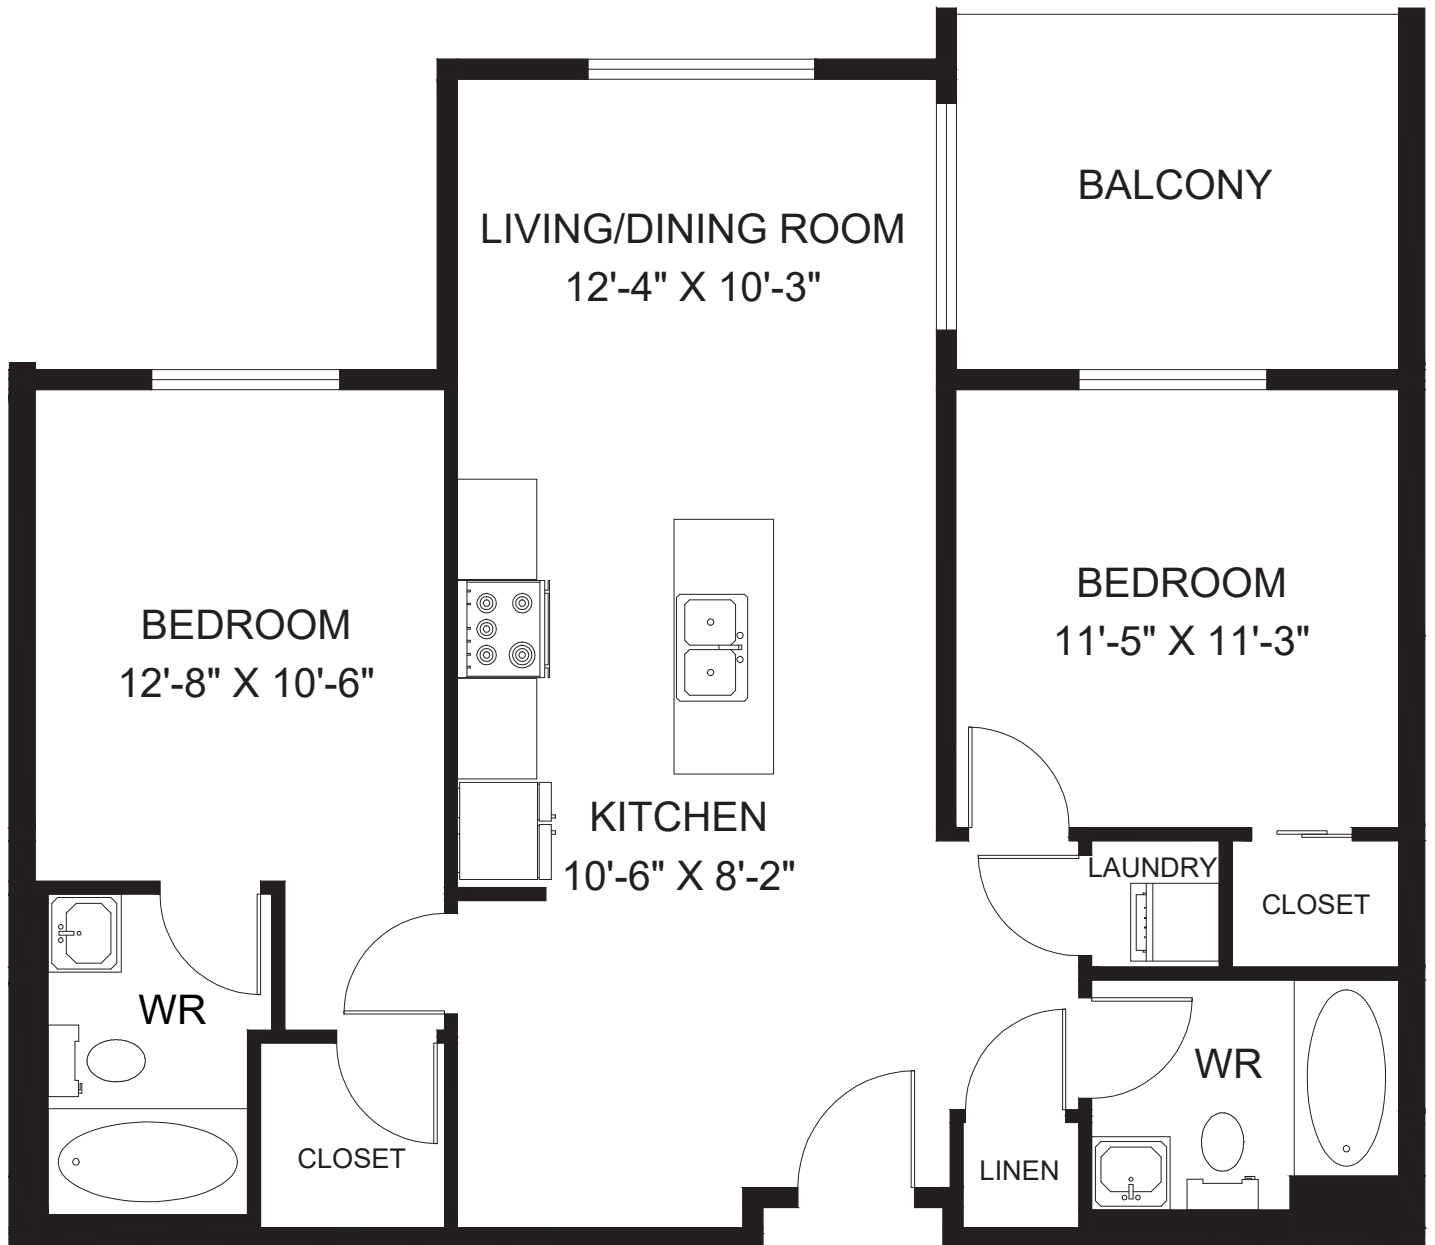

THE MAPLE

2 BEDROOM
917 SQ. FT.
115 SQ. FT. BALCONY

SUITE 311, 312, 313, 314

SUITE 411, 412, 413, 414

SUITE 513, 514, 515, 516