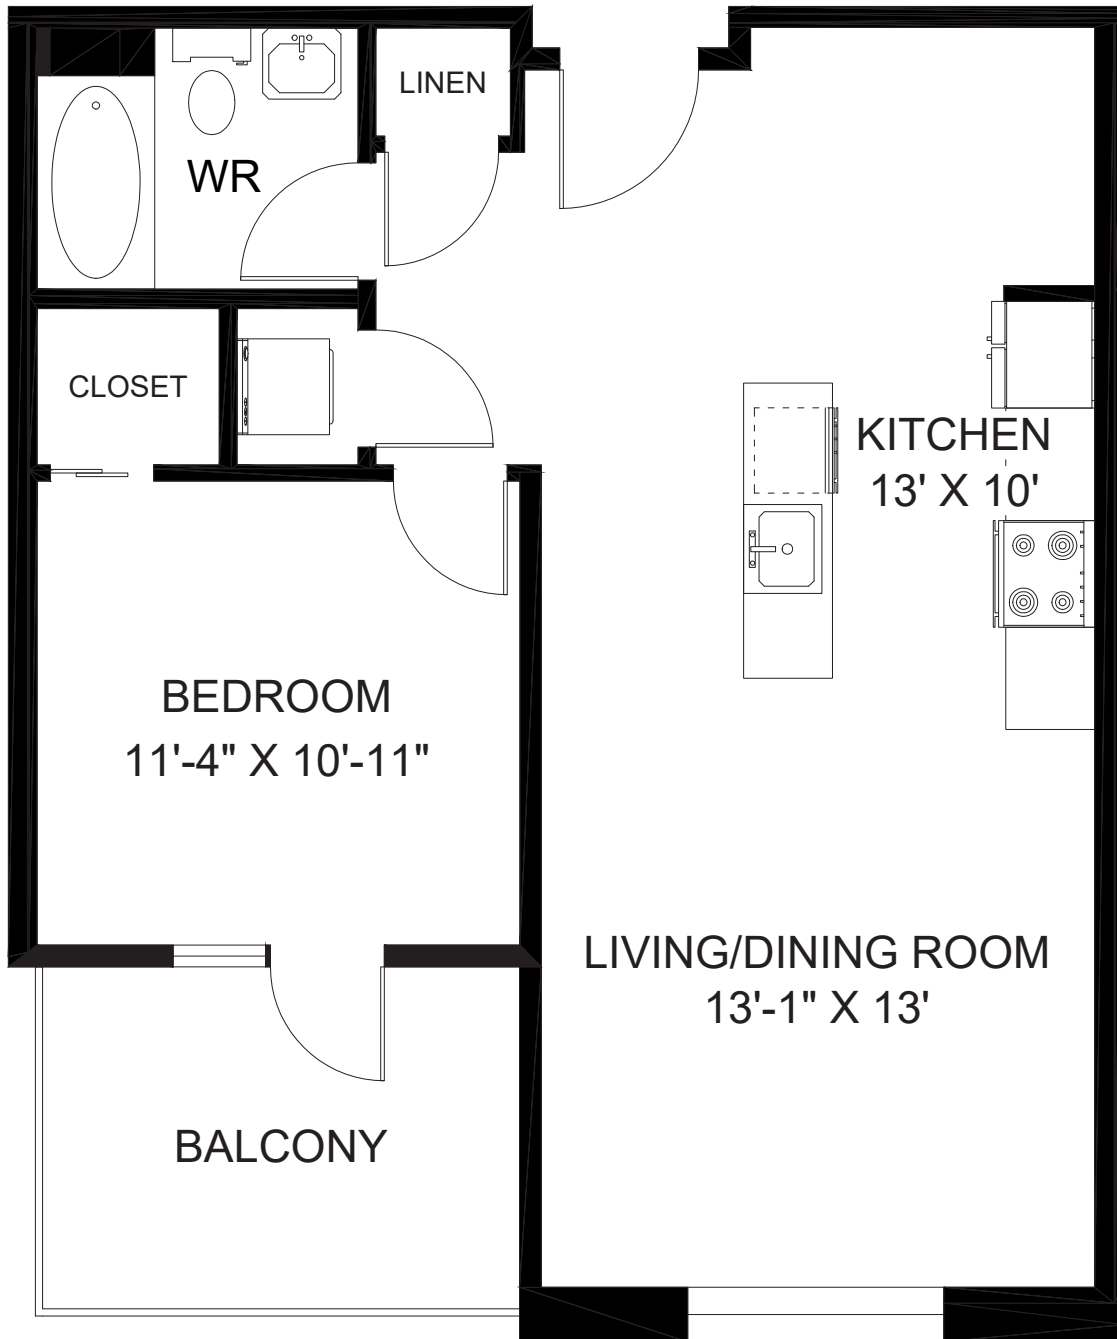

THE FAIRWEATHER

1 BEDROOM
699 SQ. FT.
93 SQ. FT. BALCONY

SUITE 201, 202, 203, 204, 205, 206, 207, 208
301, 302, 303, 304, 305, 306, 307, 308

SUITE 401, 402, 403, 404, 405, 406, 407