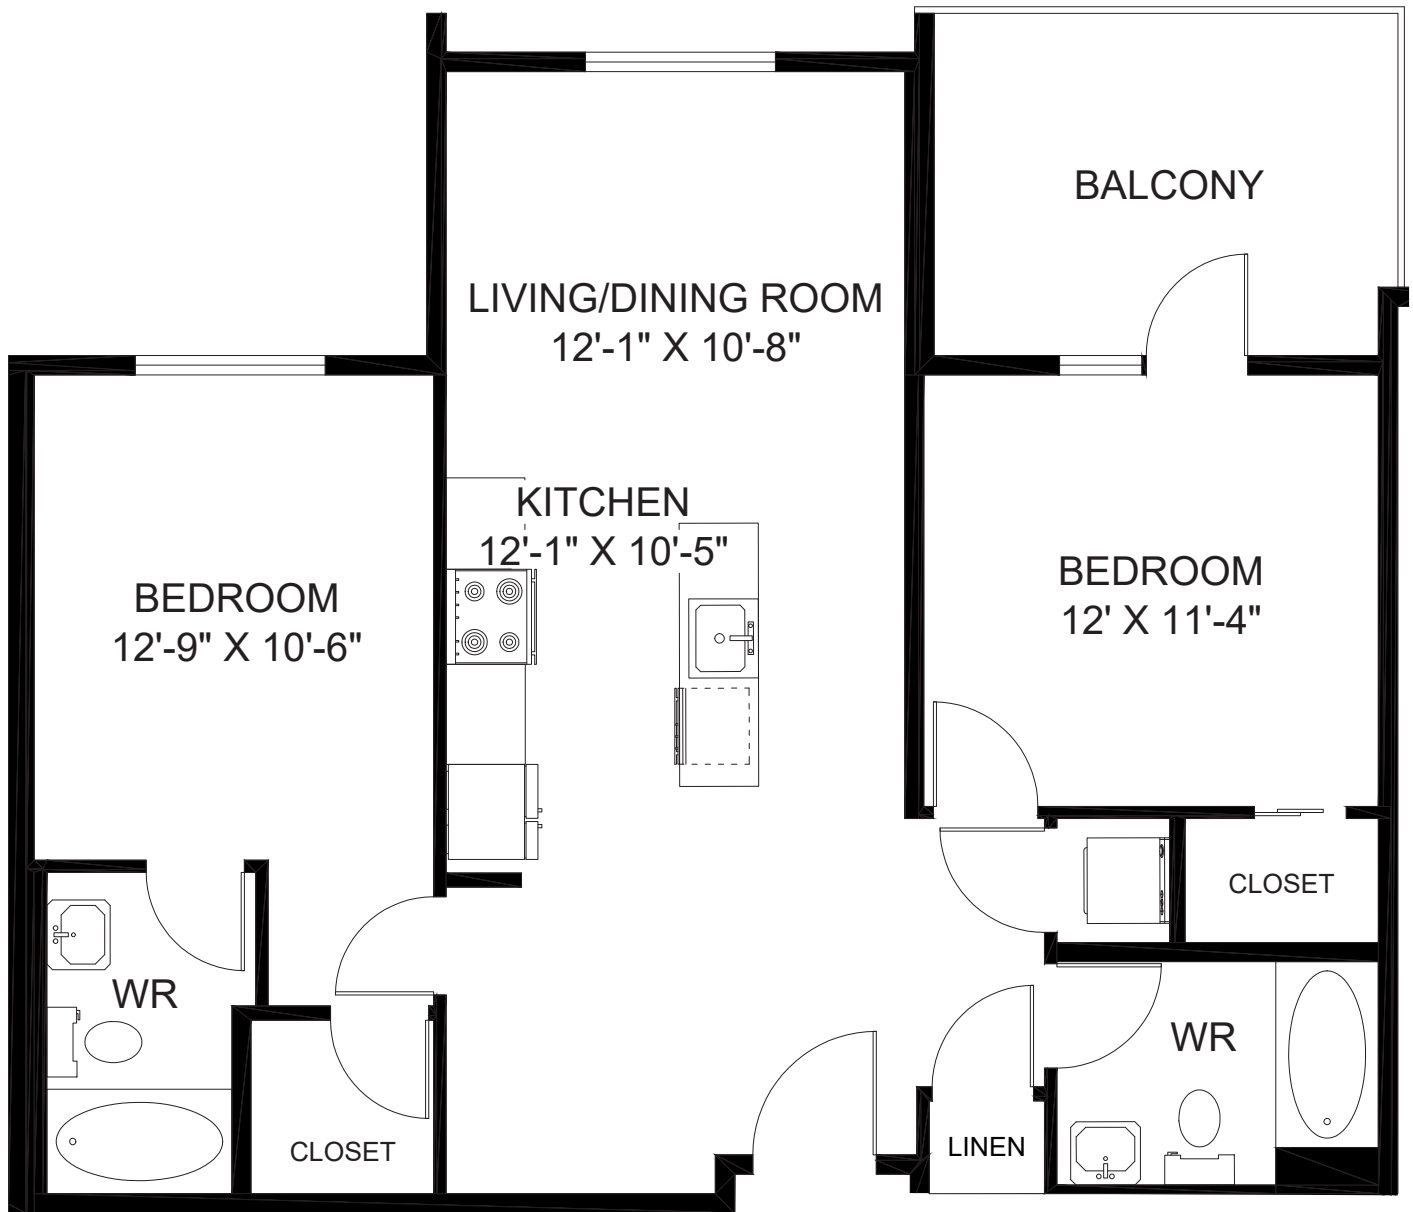

THE SILVERTIP

2 BEDROOM
913 SQ. FT.
113 SQ. FT. BALCONY

SUITE 412, 413, 418, 419