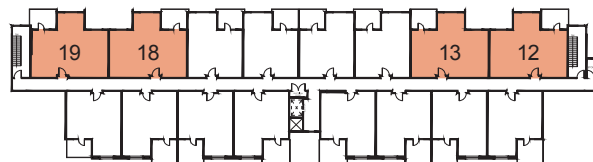

THE SILVERTIP

2 BEDROOM
913 SQ. FT.
113 SQ. FT. BALCONY

SUITE 412, 413, 418, 419