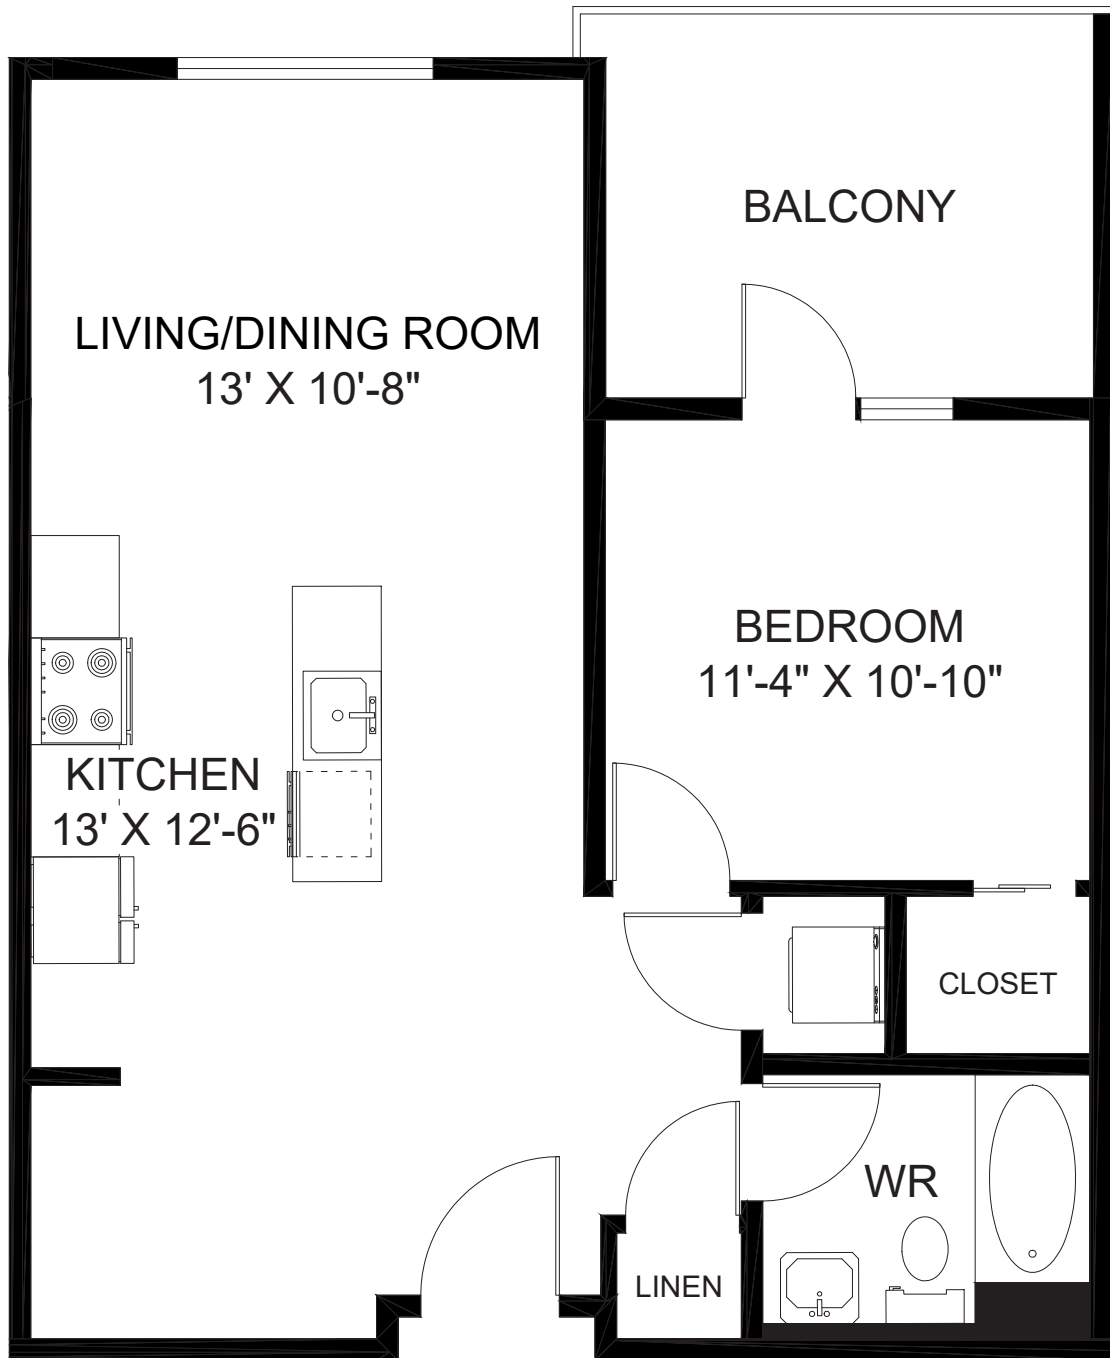

THE WADDINGTON

1 BEDROOM
683 SQ. FT.
108 SQ. FT. BALCONY

SUITE 214, 215, 216, 217
314, 315, 316, 317

SUITE 414, 415, 416, 417